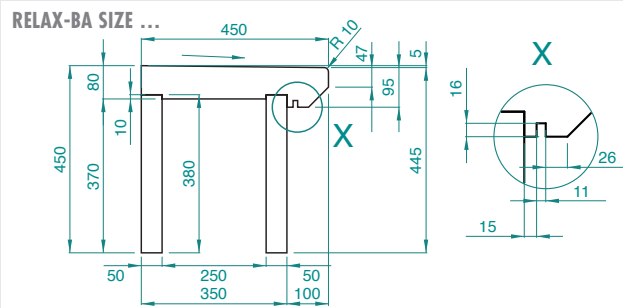

■ DIMENSIONS – LUX ELEMENTS®-RELAX-BA SIZE ...

Dimensions in mm

Arrangement of fillers ...

■ ADDITIONS (optional)

Backrests – 2-piece, two design variants

... with rounded surface

■ LUX ELEMENTS®-RELAX-BA-L R

■ INDIVIDUAL PACKAGING

ARTICLE-NUMBER	ARTICLE-NAME	CONTAINER	PACKAGING	DIMENSIONS – LENGTH X WIDTH X HEIGHT	UNIT	WEIGHT/UNIT	WEIGHT/CARTON
LREL8506	RELAX-BA SIZE 800	1 set	carton	800 x 450 x 280 mm	set	5,90 kg	6,90 kg
LREL8507	RELAX-BA SIZE 900			900 x 450 x 280 mm		6,20 kg	7,40 kg
LREL8508	RELAX-BA SIZE 1000			1000 x 450 x 280 mm		7,70 kg	9,10 kg
LREL8550	RELAX-BA-L R 800			800 x 550 x 240 mm		4,80 kg	5,80 kg
LREL8551	RELAX-BA-L R 900			900 x 550 x 240 mm		5,40 kg	6,60 kg
LREL8552	RELAX-BA-L R 1000			1000 x 550 x 240 mm		6,00 kg	7,40 kg
LREL8553	RELAX-BA-L E 800			800 x 550 x 240 mm		4,80 kg	5,80 kg
LREL8554	RELAX-BA-L E 900			900 x 550 x 240 mm		5,40 kg	6,60 kg
LREL8555	RELAX-BA-L E 1000			1000 x 550 x 240 mm		6,00 kg	7,40 kg