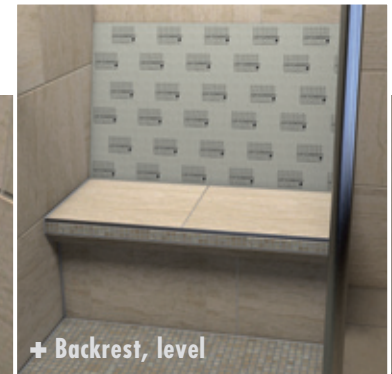

Prefabricated bench seat for bathroom and shower areas as building kit LUX ELEMENTS®-RELAX-BA SIZE ...

- For use in front of the wall
- Three lengths –
to fit the LUX ELEMENTS®-TUB-...
shower base programme
- Optionally available:
 - Backrest, two design variants
 - Heating mats, factory-installed
 - LED light rope, preassembled

■ DIMENSIONS – LUX ELEMENTS®-RELAX-BA SIZE ...

Dimensions in mm

Arrangement of fillers ...

■ ADDITIONS (optional)

Backrests – 2-piece, two design variants

... with rounded surface

■ LUX ELEMENTS®-RELAX-BA-L R

... with level surface

■ LUX ELEMENTS®-RELAX-BA-L E

Heating – factory-installed heating mat as ...

seat heating

■ LUX ELEMENTS®-RELAX-BA HE-E

backrest heating

■ LUX ELEMENTS®-RELAX-BA HE-E L

Light – preassembled to suit the bench form