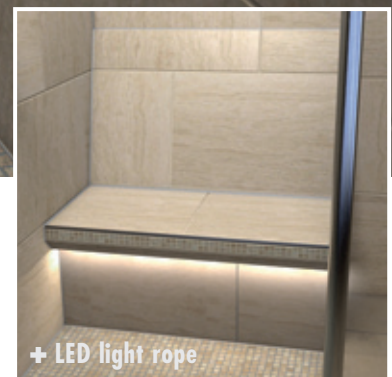

Prefabricated bench seat for bathroom and shower areas as building kit LUX ELEMENTS®-RELAX-BA SIZE ...

- For use in front of the wall
- Three lengths –
to fit the LUX ELEMENTS®-TUB-...
shower base programme
- Optionally available:
 - Backrest, two design variants
 - Heating mats, factory-installed
 - LED light rope, preassembled

■ DIMENSIONS – LUX ELEMENTS®-RELAX-BA SIZE ...

Dimensions in mm

Arrangement of fillers ...

■ ADDITIONS (optional)

Backrests – 2-piece, two design variants

... with rounded surface

■ LUX ELEMENTS®-RELAX-BA-L R