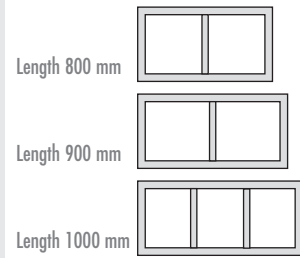

■ DIMENSIONS – LUX ELEMENTS®-RELAX-BA SIZE ...

Dimensions in mm

Arrangement of fillers ...

■ ADDITIONS (optional)

Backrests – 2-piece, two design variants

... with rounded surface

■ LUX ELEMENTS®-RELAX-BA-L R