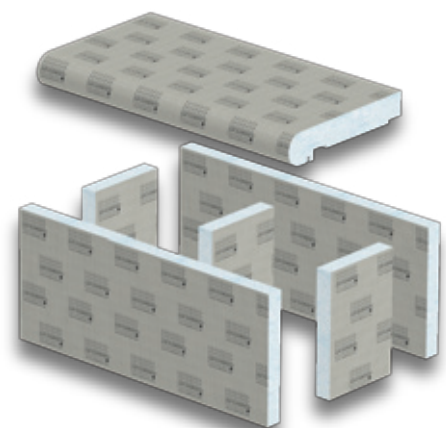

Prefabricated bench seat for bathroom and shower areas as building kit **LUX ELEMENTS®-RELAX-BA SHAPE ...**

- For use in front of the wall
- Three lengths –
to fit the LUX ELEMENTS®-TUB-...
shower base programme
- Optionally available:
 - Backrest, two design variants
 - Heating mats, factory-installed
 - LED light rope, preassembled

■ DIMENSIONS – LUX ELEMENTS®-RELAX-BA SHAPE ...

Arrangement of fillers ...

■ ADDITIONS (optional)

Backrests – 2-piece, two design variants

... with rounded surface

■ LUX ELEMENTS®-RELAX-BA-L R

... with level surface