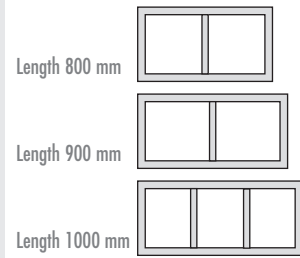

■ DIMENSIONS – LUX ELEMENTS®-RELAX-BA SHAPE ...

Arrangement of fillers ...

■ ADDITIONS (optional)

Backrests – 2-piece, two design variants

... with rounded surface

■ LUX ELEMENTS®-RELAX-BA-L R

... with level surface

■ INDIVIDUAL PACKAGING

ARTICLE-NUMBER	ARTICLE-NAME	CONTAINER	PACKAGING	DIMENSIONS – LENGTH X WIDTH X HEIGHT	UNIT	WEIGHT/UNIT	WEIGHT/CARTON
LREL8503	RELAX-BA SHAPE 800	1 set	carton	800 x 450 x 280 mm	set	5,90 kg	6,90 kg
LREL8504	RELAX-BA SHAPE 900			900 x 450 x 280 mm		6,20 kg	7,40 kg
LREL8505	RELAX-BA SHAPE 1000			1000 x 450 x 280 mm		7,70 kg	9,10 kg
LREL8550	RELAX-BA-L R 800			800 x 550 x 240 mm		4,80 kg	5,80 kg
LREL8551	RELAX-BA-L R 900			900 x 550 x 240 mm		5,40 kg	6,60 kg
LREL8552	RELAX-BA-L R 1000			1000 x 550 x 240 mm		6,00 kg	7,40 kg
LREL8553	RELAX-BA-L E 800			800 x 550 x 240 mm		4,80 kg	5,80 kg
LREL8554	RELAX-BA-L E 900			900 x 550 x 240 mm		5,40 kg	6,60 kg
LREL8555	RELAX-BA-L E 1000			1000 x 550 x 240 mm		6,00 kg	7,40 kg