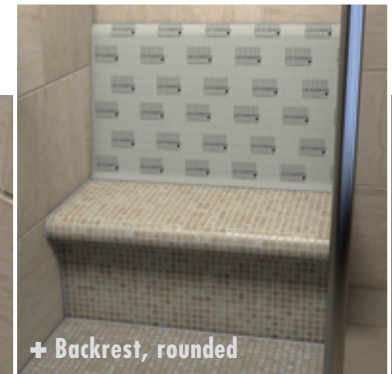

Prefabricated bench seat for bathroom and shower areas as building kit **LUX ELEMENTS®-RELAX-BA SHAPE ...**

- For use in front of the wall
- Three lengths –
to fit the LUX ELEMENTS®-TUB-...
shower base programme
- Optionally available:
 - Backrest, two design variants
 - Heating mats, factory-installed
 - LED light rope, preassembled

■ DIMENSIONS – LUX ELEMENTS®-RELAX-BA SHAPE ...

Arrangement of fillers ...

■ ADDITIONS (optional)

Backrests – 2-piece, two design variants

... with rounded surface

■ LUX ELEMENTS®-RELAX-BA-L R

... with level surface

■ LUX ELEMENTS®-RELAX-BA-L E

Heating – factory-installed heating mat as ...

seat heating

■ LUX ELEMENTS®-RELAX-BA HE-E

backrest heating

■ LUX ELEMENTS®-RELAX-BA HE-E L

Light – preassembled to suit the bench form