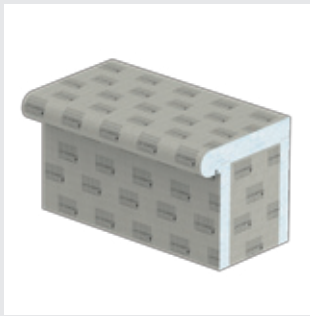

Prefabricated bench seat for bathroom and shower areas as building kit **LUX ELEMENTS®-RELAX-BA SHAPE ...**

- For use in front of the wall
- Three lengths –
to fit the LUX ELEMENTS®-TUB-...
shower base programme
- Optionally available:
 - Backrest, two design variants
 - Heating mats, factory-installed
 - LED light rope, preassembled

■ DIMENSIONS – LUX ELEMENTS®-RELAX-BA SHAPE ...

Arrangement of fillers ...

■ ADDITIONS (optional)

Backrests – 2-piece, two design variants

... with rounded surface

■ LUX ELEMENTS®-RELAX-BA-L R

... with level surface