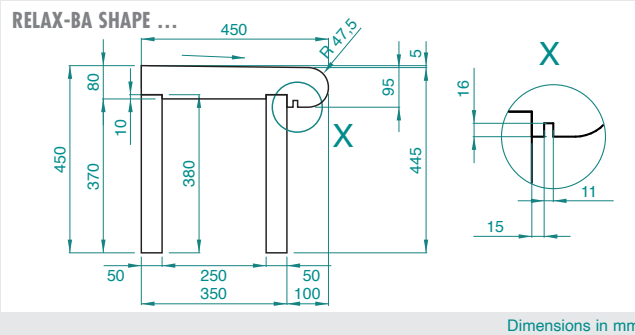

■ DIMENSIONS – LUX ELEMENTS®-RELAX-BA SHAPE ...

Arrangement of fillers ...

■ ADDITIONS (optional)

Backrests – 2-piece, two design variants

... with rounded surface

■ LUX ELEMENTS®-RELAX-BA-L R

... with level surface

■ INDIVIDUAL PACKAGING

ARTICLE-NUMBER	ARTICLE-NAME	CONTAINER	PACKAGING	DIMENSIONS – LENGTH X WIDTH X HEIGHT	UNIT	WEIGHT/UNIT	WEIGHT/CARTON
LREL8503	RELAX-BA SHAPE 800	1 set	carton	800 x 450 x 280 mm	set	5,90 kg	6,90 kg
LREL8504	RELAX-BA SHAPE 900			900 x 450 x 280 mm		6,20 kg	7,40 kg
LREL8505	RELAX-BA SHAPE 1000			1000 x 450 x 280 mm		7,70 kg	9,10 kg
LREL8550	RELAX-BA-L R 800			800 x 550 x 240 mm		4,80 kg	5,80 kg
LREL8551	RELAX-BA-L R 900			900 x 550 x 240 mm		5,40 kg	6,60 kg
LREL8552	RELAX-BA-L R 1000			1000 x 550 x 240 mm		6,00 kg	7,40 kg
LREL8553	RELAX-BA-L E 800			800 x 550 x 240 mm		4,80 kg	5,80 kg
LREL8554	RELAX-BA-L E 900			900 x 550 x 240 mm		5,40 kg	6,60 kg
LREL8555	RELAX-BA-L E 1000			1000 x 550 x 240 mm		6,00 kg	7,40 kg