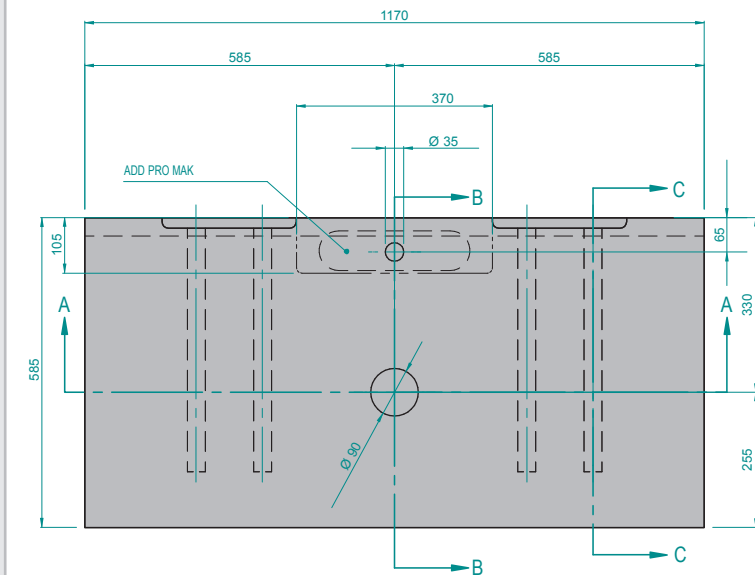

SYSTEM COMPONENTS – LUX ELEMENTS®-LAVADO-FLOAT G

Stainless steel brackets –

2 pieces – 450 mm long

Washstand panel – hard foam support material, even

Mounting adhesive –
1 cartridge COL-MK, 290 ml

DIMENSIONS – LUX ELEMENTS®-LAVADO-FLOAT G

Schnitt A-A

Schnitt B-B

Schnitt C-C

Weiterführende Informationen
siehe www.luxelements.com.
Datenblätter und Prüfzeugnisse unter „Downloads“.

PRODUCT SPECIFICATIONS

LAVADO-FLOAT G, washstand, even, without recess, incl. 1 cartridge COL-MK and stainless steel brackets 450 mm in length

ARTICLE-NUMBER	ARTICLE-NAME	ARTICLE-DESCRIPTION	DIMENSIONS WIDTH x DEPTH x HEIGHT	UNIT
LLAVES001	LAVADO-FLOAT G	as set for single washing facility, incl. 2 stainless steel brackets 450 mm in length standard format	1170 x 585 x 100 mm	set
LLAVES101	LAVADO-FLOAT ONE G	as set for single washing facility, incl. 2 stainless steel brackets 450 mm in length made to measure	max. width 1500 mm, max. depth 585 mm, height 100 mm	set
LLAVES201	LAVADO-FLOAT TWO G	as a set for double washing facility, incl. 3 stainless steel brackets 450 mm in length, made to measure	max. width 2400 mm, max. depth 585 mm,, height 100 mm	set
LAVADO-FLOAT LI-WW, LED light rope warm white, for the indirect lighting of the long side underneath the washstand, protection class IP 67, 24 V, 5 m supply cable, incl. power supply unit				
LLAVES011	LAVADO-FLOAT LI-WW 1170	for LAVADO-FLOAT G and L, standard format	length 1100 mm	set
LLAVES111	LAVADO-FLOAT LI-WW ONE	for LAVADO-FLOAT ONE, made to measure	max. length 1430 mm	set
LLAVES211	LAVADO-FLOAT LI-WW TWO	for LAVADO-FLOAT TWO, made to measure	max. length 2330 mm	set

EINZELVERPACKUNG

ARTICLE-NUMBER	ARTICLE-NAME	CONTAINER	PACKAGING	DIMENSIONS LENGTH x WIDTH x HEIGHT	UNIT	WEIGHT/ UNIT	WEIGHT/ CARTON
LLAVES001	LAVADO-FLOAT G	1 set	carton	1210 x 605 x 120 mm	set	7,97 kg	9,74 kg