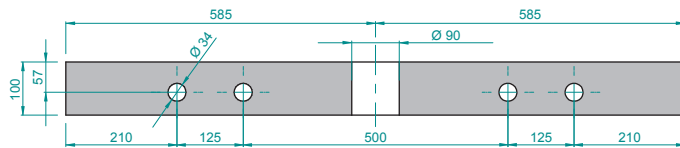

SYSTEM COMPONENTS – LUX ELEMENTS®-LAVADO-FLOAT G

Stainless steel brackets –

2 pieces – 450 mm long

Washstand panel – hard foam support material, even

Mounting adhesive –
1 cartridge COL-MK, 290 ml

DIMENSIONS – LUX ELEMENTS®-LAVADO-FLOAT G

Schnitt A-A

Schnitt B-B

Schnitt C-C

Weiterführende Informationen
siehe www.luxelements.com.
Datenblätter und Prüfzeugnisse unter „Downloads“.

PRODUCT SPECIFICATIONS

LAVADO-FLOAT G, washstand, even, without recess, incl. 1 cartridge COL-MK and stainless steel brackets 450 mm in length

ARTICLE-NUMBER	ARTICLE-NAME	ARTICLE-DESCRIPTION	DIMENSIONS WIDTH x DEPTH x HEIGHT	UNIT
LLAVES001	LAVADO-FLOAT G	as set for single washing facility, incl. 2 stainless steel brackets 450 mm in length standard format	1170 x 585 x 100 mm	set
LLAVES101	LAVADO-FLOAT ONE G	as set for single washing facility, incl. 2 stainless steel brackets 450 mm in length made to measure	max. width 1500 mm, max. depth 585 mm, height 100 mm	set
LLAVES201	LAVADO-FLOAT TWO G	as a set for double washing facility, incl. 3 stainless steel brackets 450 mm in length, made to measure	max. width 2400 mm, max. depth 585 mm,, height 100 mm	set
LAVADO-FLOAT LI-WW, LED light rope warm white, for the indirect lighting of the long side underneath the washstand, protection class IP 67, 24 V, 5 m supply cable, incl. power supply unit				
LLAVES011	LAVADO-FLOAT LI-WW 1170	for LAVADO-FLOAT G and L, standard format	length 1100 mm	set
LLAVES111	LAVADO-FLOAT LI-WW ONE	for LAVADO-FLOAT ONE, made to measure	max. length 1430 mm	set
LLAVES211	LAVADO-FLOAT LI-WW TWO	for LAVADO-FLOAT TWO, made to measure	max. length 2330 mm	set

EINZELVERPACKUNG

ARTICLE-NUMBER	ARTICLE-NAME	CONTAINER	PACKAGING	DIMENSIONS LENGTH x WIDTH x HEIGHT	UNIT	WEIGHT/ UNIT	WEIGHT/ CARTON
LLAVES001	LAVADO-FLOAT G	1 set	carton	1210 x 605 x 120 mm	set	7,97 kg	9,74 kg