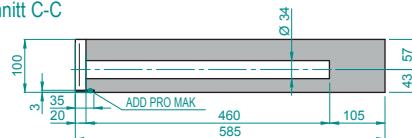

SYSTEM COMPONENTS – LUX ELEMENTS®-LAVADO-FLOAT G

Stainless steel brackets –

2 pieces – 450 mm long

Washstand panel – hard foam support material, even

Mounting adhesive –
1 cartridge COL-MK, 290 ml

DIMENSIONS – LUX ELEMENTS®-LAVADO-FLOAT G

Schnitt A-A

Schnitt B-B

Schnitt C-C

Weiterführende Informationen
siehe www.luxelements.com.
Datenblätter und Prüfzeugnisse unter „Downloads“.

PRODUCT SPECIFICATIONS

LAVADO-FLOAT G, washstand, even, without recess, incl. 1 cartridge COL-MK and stainless steel brackets 450 mm in length

ARTICLE-NUMBER	ARTICLE-NAME	ARTICLE-DESCRIPTION	DIMENSIONS WIDTH x DEPTH x HEIGHT	UNIT
LLAVES001	LAVADO-FLOAT G	as set for single washing facility, incl. 2 stainless steel brackets 450 mm in length standard format	1170 x 585 x 100 mm	set
LLAVES101	LAVADO-FLOAT ONE G	as set for single washing facility, incl. 2 stainless steel brackets 450 mm in length made to measure	max. width 1500 mm, max. depth 585 mm, height 100 mm	set
LLAVES201	LAVADO-FLOAT TWO G	as a set for double washing facility, incl. 3 stainless steel brackets 450 mm in length, made to measure	max. width 2400 mm, max. depth 585 mm,, height 100 mm	set
LAVADO-FLOAT LI-WW, LED light rope warm white, for the indirect lighting of the long side underneath the washstand, protection class IP 67, 24 V, 5 m supply cable, incl. power supply unit				
LLAVES011	LAVADO-FLOAT LI-WW 1170	for LAVADO-FLOAT G and L, standard format	length 1100 mm	set
LLAVES111	LAVADO-FLOAT LI-WW ONE	for LAVADO-FLOAT ONE, made to measure	max. length 1430 mm	set
LLAVES211	LAVADO-FLOAT LI-WW TWO	for LAVADO-FLOAT TWO, made to measure	max. length 2330 mm	set

EINZELVERPACKUNG

ARTICLE-NUMBER	ARTICLE-NAME	CONTAINER	PACKAGING	DIMENSIONS LENGTH x WIDTH x HEIGHT	UNIT	WEIGHT/ UNIT	WEIGHT/ CARTON
LLAVES001	LAVADO-FLOAT G	1 set	carton	1210 x 605 x 120 mm	set	7,97 kg	9,74 kg