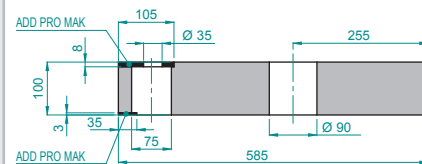

SYSTEM COMPONENTS – LUX ELEMENTS®-LAVADO-FLOAT G

Stainless steel brackets –

2 pieces – 450 mm long

Washstand panel – hard foam support material, even

Mounting adhesive –
1 cartridge COL-MK, 290 ml

DIMENSIONS – LUX ELEMENTS®-LAVADO-FLOAT G

Schnitt A-A

Schnitt B-B

Schnitt C-C

Weiterführende Informationen
siehe www.luxelements.com.
Datenblätter und Prüfzeugnisse unter „Downloads“.

PRODUCT SPECIFICATIONS

LAVADO-FLOAT G, washstand, even, without recess, incl. 1 cartridge COL-MK and stainless steel brackets 450 mm in length

ARTICLE-NUMBER	ARTICLE-NAME	ARTICLE-DESCRIPTION	DIMENSIONS WIDTH x DEPTH x HEIGHT	UNIT
LLAVES001	LAVADO-FLOAT G	as set for single washing facility, incl. 2 stainless steel brackets 450 mm in length standard format	1170 x 585 x 100 mm	set
LLAVES101	LAVADO-FLOAT ONE G	as set for single washing facility, incl. 2 stainless steel brackets 450 mm in length made to measure	max. width 1500 mm, max. depth 585 mm, height 100 mm	set
LLAVES201	LAVADO-FLOAT TWO G	as a set for double washing facility, incl. 3 stainless steel brackets 450 mm in length, made to measure	max. width 2400 mm, max. depth 585 mm,, height 100 mm	set
LAVADO-FLOAT LI-WW, LED light rope warm white, for the indirect lighting of the long side underneath the washstand, protection class IP 67, 24 V, 5 m supply cable, incl. power supply unit				
LLAVES011	LAVADO-FLOAT LI-WW 1170	for LAVADO-FLOAT G and L, standard format	length 1100 mm	set
LLAVES111	LAVADO-FLOAT LI-WW ONE	for LAVADO-FLOAT ONE, made to measure	max. length 1430 mm	set
LLAVES211	LAVADO-FLOAT LI-WW TWO	for LAVADO-FLOAT TWO, made to measure	max. length 2330 mm	set

EINZELVERPACKUNG

ARTICLE-NUMBER	ARTICLE-NAME	CONTAINER	PACKAGING	DIMENSIONS LENGTH x WIDTH x HEIGHT	UNIT	WEIGHT/ UNIT	WEIGHT/ CARTON
LLAVES001	LAVADO-FLOAT G	1 set	carton	1210 x 605 x 120 mm	set	7,97 kg	9,74 kg