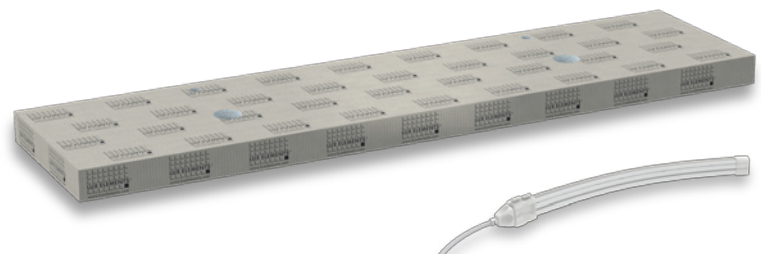

Washstand for "floating" design **LUX ELEMENTS®-LAVADO-FLOAT G** – ready to tile!

- Washstand is flexibly usable
suitable for fitted or top-mounted basins
- Stable suspension on stainless steel brackets
Installation possible on masonry
and stud frames
- Barrier-free: drive-under washing place
- Format variety
in standard and made to measure
- Matching, optional lighting
technology

SYSTEM COMPONENTS – LUX ELEMENTS®-LAVADO-FLOAT G

Stainless steel brackets –

2 pieces – 450 mm long

Washstand panel – hard foam support material, even

Mounting adhesive –
1 cartridge COL-MK, 290 ml

DIMENSIONS – LUX ELEMENTS®-LAVADO-FLOAT G

ARTICLE-NUMBER	ARTICLE-NAME	ARTICLE-DESCRIPTION	DIMENSIONS WIDTH x DEPTH x HEIGHT	UNIT
LLAVES001	LAVADO-FLOAT G	as set for single washing facility, incl. 2 stainless steel brackets 450 mm in length standard format	1170 x 585 x 100 mm	set
LLAVES101	LAVADO-FLOAT ONE G	as set for single washing facility, incl. 2 stainless steel brackets 450 mm in length made to measure	max. width 1500 mm, max. depth 585 mm, height 100 mm	set
LLAVES201	LAVADO-FLOAT TWO G	as a set for double washing facility, incl. 3 stainless steel brackets 450 mm in length, made to measure	max. width 2400 mm, max. depth 585 mm,, height 100 mm	set
LAVADO-FLOAT LI-WW, LED light rope warm white, for the indirect lighting of the long side underneath the washstand, protection class IP 67, 24 V, 5 m supply cable, incl. power supply unit				
LLAVES011	LAVADO-FLOAT LI-WW 1170	for LAVADO-FLOAT G and L, standard format	length 1100 mm	set
LLAVES111	LAVADO-FLOAT LI-WW ONE	for LAVADO-FLOAT ONE, made to measure	max. length 1430 mm	set
LLAVES211	LAVADO-FLOAT LI-WW TWO	for LAVADO-FLOAT TWO, made to measure	max. length 2330 mm	set