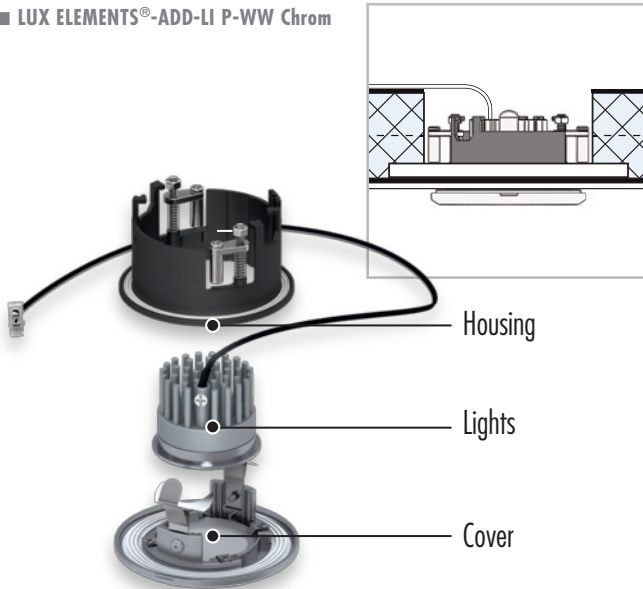

■ LUX ELEMENTS®-ADD-LI P-WW Chrom