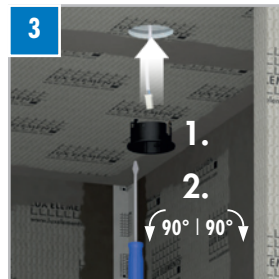

■ LUX ELEMENTS®-ADD-LI P-WW Chrom