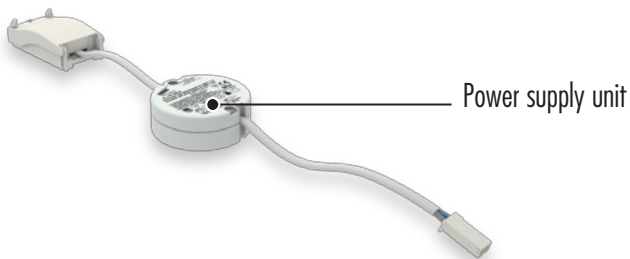

## LED spotlights for bathroom, wellness and shower areas **LUX ELEMENTS®-ADD-LI P-WW ...**

Photo: SOMMERHUBER

- Suitable for steam bath and shower  
Protection class IP65 (on front side)
- Safe and quick installation
- Atmospheric  
Dimmable, light colour warm white (WW)

### ■ LUX ELEMENTS®-ADD-LI P-WW ER

Dimensions in mm

Dimensions in mm

## ■ PRODUCT SPECIFICATIONS

	ARTICLE-NUMBER	ARTICLE-NAME ARTICLE-DESCRIPTION	UNIT
	<b>LEADD3102</b>	<b>ADD-LI P-WW ER</b> , hard plastic installation frame for fitting an LED spot, 150 x 150 mm, with matching cut-out $\varnothing$ 71 mm, factory-fitted in the hard foam construction	piece
	<b>LEADD3100</b>	<b>ADD-LI P-WW Chrom</b> , LED spotlight colour: chrome-matt, light colour: warm white (3000 K), LED 7 W lamp, with a plug for connecting the power supply unit, protection class IP65 (on front side), dimmable with trailing edge phase control dimmer, material die-cast aluminium	piece
	<b>LEADD3101</b>	<b>ADD-LI P-WW N</b> , power supply for LED spotlight warm white with a plug for connection of spot LEDs, dimmable with trailing edge phase control dimmer, incl. connection box	piece