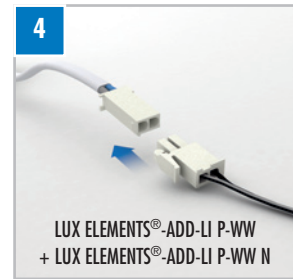

## LED spotlights for bathroom, wellness and shower areas **LUX ELEMENTS®-ADD-LI P-WW ...**

Photo: SOMMERHUBER

- Suitable for steam bath and shower  
Protection class IP65 (on front side)
- Safe and quick installation
- Atmospheric  
Dimmable, light colour warm white (WW)

### ■ LUX ELEMENTS®-ADD-LI P-WW ER

Dimensions in mm

Dimensions in mm

### ■ LUX ELEMENTS®-ADD-LI P-WW Chrom

## ■ PRODUCT SPECIFICATIONS

	ARTICLE-NUMBER	ARTICLE-NAME ARTICLE-DESCRIPTION	UNIT
	<b>LEADD3102</b>	<b>ADD-LI P-WW ER</b> , hard plastic installation frame for fitting an LED spot, 150 x 150 mm, with matching cut-out $\varnothing$ 71 mm, factory-fitted in the hard foam construction	piece
	<b>LEADD3100</b>	<b>ADD-LI P-WW Chrom</b> , LED spotlight colour: chrome-matt, light colour: warm white (3000 K), LED 7 W lamp, with a plug for connecting the power supply unit, protection class IP65 (on front side), dimmable with trailing edge phase control dimmer, material die-cast aluminium	piece
	<b>LEADD3101</b>	<b>ADD-LI P-WW N</b> , power supply for LED spotlight warm white with a plug for connection of spot LEDs, dimmable with trailing edge phase control dimmer, incl. connection box	piece