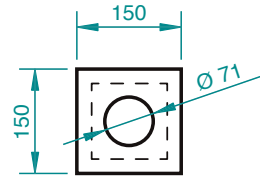

### ■ LUX ELEMENTS®-ADD-LI P-WW ER

Dimensions in mm

Dimensions in mm

## ■ PRODUCT SPECIFICATIONS

	ARTICLE-NUMBER	ARTICLE-NAME ARTICLE-DESCRIPTION	UNIT
	<b>LEADD3102</b>	<b>ADD-LI P-WW ER</b> , hard plastic installation frame for fitting an LED spot, 150 x 150 mm, with matching cut-out $\varnothing$ 71 mm, factory-fitted in the hard foam construction	piece
	<b>LEADD3100</b>	<b>ADD-LI P-WW Chrom</b> , LED spotlight colour: chrome-matt, light colour: warm white (3000 K), LED 7 W lamp, with a plug for connecting the power supply unit, protection class IP65 (on front side), dimmable with trailing edge phase control dimmer, material die-cast aluminium	piece
	<b>LEADD3101</b>	<b>ADD-LI P-WW N</b> , power supply for LED spotlight warm white with a plug for connection of spot LEDs, dimmable with trailing edge phase control dimmer, incl. connection box	piece