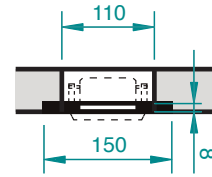

### ■ LUX ELEMENTS®-ADD-LI P-WW ER

Dimensions in mm

Dimensions in mm

## ■ PRODUCT SPECIFICATIONS

	ARTICLE-NUMBER	ARTICLE-NAME ARTICLE-DESCRIPTION	UNIT
	<b>LEADD3102</b>	<b>ADD-LI P-WW ER</b> , hard plastic installation frame for fitting an LED spot, 150 x 150 mm, with matching cut-out $\varnothing$ 71 mm, factory-fitted in the hard foam construction	piece
	<b>LEADD3100</b>	<b>ADD-LI P-WW Chrom</b> , LED spotlight colour: chrome-matt, light colour: warm white (3000 K), LED 7 W lamp, with a plug for connecting the power supply unit, protection class IP65 (on front side), dimmable with trailing edge phase control dimmer, material die-cast aluminium	piece
	<b>LEADD3101</b>	<b>ADD-LI P-WW N</b> , power supply for LED spotlight warm white with a plug for connection of spot LEDs, dimmable with trailing edge phase control dimmer, incl. connection box	piece