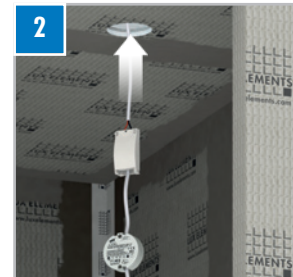

■ LUX ELEMENTS®-ADD-LI P-WW Chrom