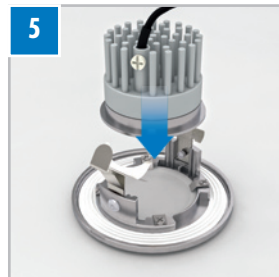

## LED spotlights for bathroom, wellness and shower areas **LUX ELEMENTS®-ADD-LI P-WW ...**

Photo: SOMMERHUBER

- Suitable for steam bath and shower  
Protection class IP65 (on front side)
- Safe and quick installation
- Atmospheric  
Dimmable, light colour warm white (WW)

### ■ LUX ELEMENTS®-ADD-LI P-WW ER

Dimensions in mm

Dimensions in mm

### ■ LUX ELEMENTS®-ADD-LI P-WW Chrom

## ■ PRODUCT SPECIFICATIONS

	ARTICLE-NUMBER	ARTICLE-NAME ARTICLE-DESCRIPTION	UNIT
	<b>LEADD3102</b>	<b>ADD-LI P-WW ER</b> , hard plastic installation frame for fitting an LED spot, 150 x 150 mm, with matching cut-out $\varnothing$ 71 mm, factory-fitted in the hard foam construction	piece
	<b>LEADD3100</b>	<b>ADD-LI P-WW Chrom</b> , LED spotlight colour: chrome-matt, light colour: warm white (3000 K), LED 7 W lamp, with a plug for connecting the power supply unit, protection class IP65 (on front side), dimmable with trailing edge phase control dimmer, material die-cast aluminium	piece
	<b>LEADD3101</b>	<b>ADD-LI P-WW N</b> , power supply for LED spotlight warm white with a plug for connection of spot LEDs, dimmable with trailing edge phase control dimmer, incl. connection box	piece