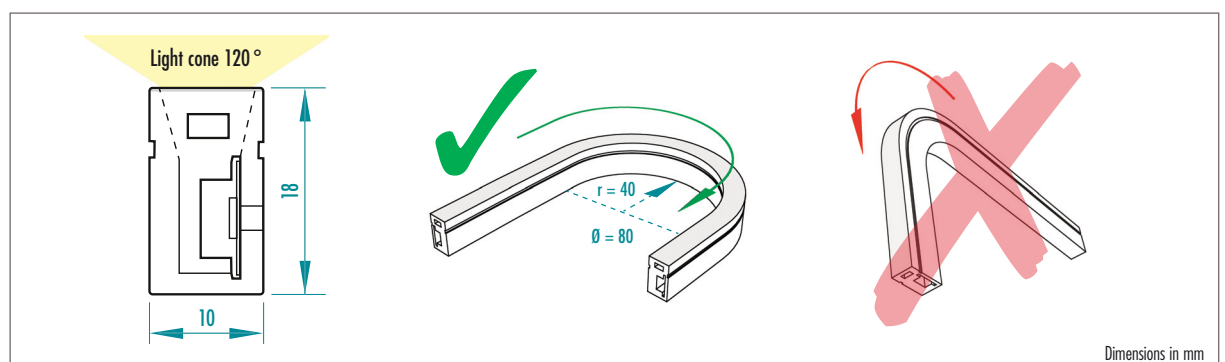

Light rope warm white

Technical data

Light rope	Light colour	warm white
	Colour temperature	3000 K
	Rated power	10 W/m
	Rated voltage	24 V DC
	Rated current	0,42 A/m
	Average lifetime	35000 hours
	Protection class	IP 67
	Ambient temperature	-30 ~ +80 °C
	Dimensions (WxHxL)	10 x 18 x max. 10000 mm
	Weight without cable	approx. 0,220 kg/m
	Material	Silicone
	Colour	white
	Pitch dimension	50 mm
	No. of LEDs	120 pieces/m
Smallest bending radius	40 mm	

Supply cable	Length (standard)	approx. 5000 mm
	Cross section	2 x 1,0 mm ²
	Material	Copper / plastic
	Colour	white
	Weight	approx. 0,320 kg

Power supplies	Output / Rated power	30 W	60 W	120 W
	/ Rated voltage	24 V DC	24 V DC	24 V DC
/ Rated current	240 mA	470 mA	740 mA	
Input / Rated power	220 – 240 V AC	220 – 240 V AC	220 – 240 V AC	
/ Rated current	50 / 60 Hz	50 / 60 Hz	50 / 60 Hz	
Length	142 mm	170 mm	255 mm	
Width	45 mm	45 mm	45 mm	
Height	30 mm	30 mm	32 mm	
Weight	0,130 kg	0,170 kg	0,410 kg	
Material	Plastic	Plastic	Plastic	
Average lifetime	35000 hours	35000 hours	35000 hours	
Protection class	IP 20	IP 20	IP 20	
Dimmable	not dimmable	not dimmable	not dimmable	
For L-WW up to length	max. 3000 mm	max. 6000 mm	max. 12000 mm	

Light rope warm white

Installation situation

from wall to wall (cable inside the walls) *

50 mm Lengths from 100 to 10000 mm – in 50 mm steps 50 mm

*Example: Length between two walls = 1430 mm
 1430 – 100 = 1330 mm = Length light rope 1300 mm = 30 mm rest
 left and right 65 mm unlit – Light shines symmetrically*

*Example: LAVADO-FLOAT L & G (standard format) = 1170 mm width washstand
 1170 – 100 mm = Length light rope 1070 mm = 20 mm rest
 left and right 60 mm unlit – Light shines symmetrically*

RELAX-NI (cable outside the niche)