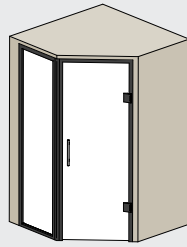

Your professional planner will help with the technical implementation. Let them advise you.

Overview

Cabin models

Material proportions:

-  Hard foam
-  Glass
-  Metal

Features	LUX ELEMENTS®-SPA CAB-F		LUX ELEMENTS®-SPA CAB-Q	
Basic shape	 <p>pentagonal</p>		 <p>square</p>	
No. of persons	 <p>suitable for 1–2 persons</p>		 <p>suitable for 1–2 persons</p>	
Floor area	<p>1400 x 1400 mm extendable to max. 1700 x 1700 mm</p>		<p>1400 x 1400 mm extendable to max. 1700 x 1700 mm</p>	
Glass front	without glass front	with glass front	without glass front	with glass front
Model versions	<p>Position:</p> <ul style="list-style-type: none"> A = Bench seat B = Door C = Installations 		<p>Position:</p> <ul style="list-style-type: none"> A = Bench seat B = Door C = Installations 	
	       	       		