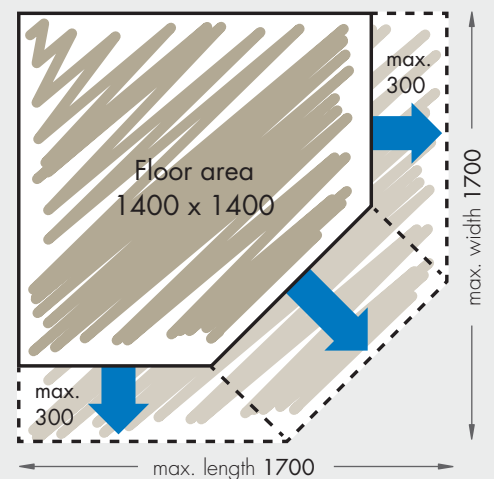

Dimensions

in mm

Example floor plan

The basic equipment includes bench seat, niche and installation panel for fittings.

Model versions

One basic shape – different versions. The models differ in the opening direction of the door and the arrangement of bench seat and installations.

Individual size adjustment

You want to adapt the shower to precisely fit your room situation? No problem: The floor area can be extended steplessly on one or both sides by up to 300 mm.

Space-saving Combi type