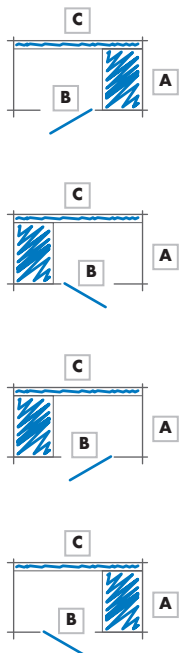

LUX ELEMENTS®-SPA CAB-R

rectangular

suitable for 1 person

suitable for 1-2 persons

suitable for 2 persons

1780 x 950 mm
extendable to max. 2080 x 1250 mm

1780 x 1250 mm
extendable to max. 2080 x 1550 mm

2000 x 950 mm
extendable to max. 2300 x 1250 mm

without glass front

with glass front

without glass front

with glass front

without glass front