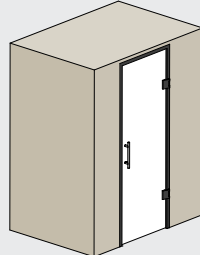

Your professional planner will help with the technical implementation. Let them advise you.

Overview

Cabin models

Material proportions:

-  Hard foam
-  Glass
-  Metal

Features	LUX ELEMENTS®-SPA CAB-F		LUX ELEMENTS®-SPA CAB-Q	
Basic shape	 <p>pentagonal</p>		 <p>square</p>	
No. of persons	 <p>suitable for 1–2 persons</p>		 <p>suitable for 1–2 persons</p>	
Floor area	<p>1400 x 1400 mm extendable to max. 1700 x 1700 mm</p>		<p>1400 x 1400 mm extendable to max. 1700 x 1700 mm</p>	
Glass front	without glass front	with glass front	without glass front	with glass front
Model versions	<p>Position:</p> <ul style="list-style-type: none"> A = Bench seat B = Door C = Installations 		<p>Position:</p> <ul style="list-style-type: none"> A = Bench seat B = Door C = Installations 	
	       	       		