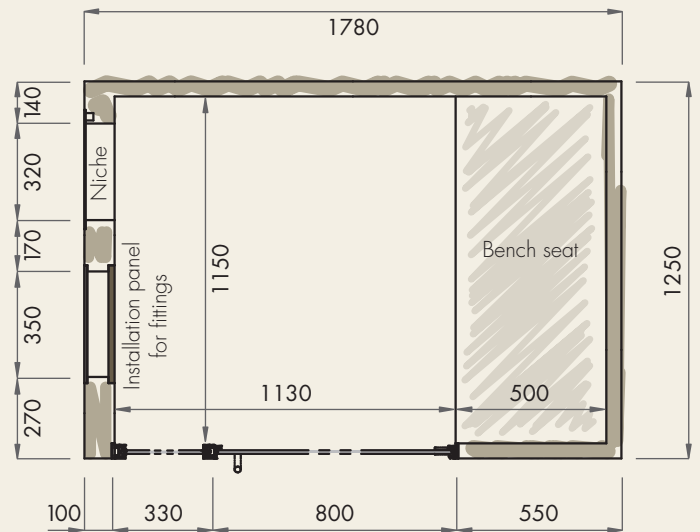

LUX ELEMENTS®-SPA
CAB-R-GF 1780/1250...

rectangular

- Rectangular basic shape with a bench
- Spacious dimensions
- For one to two persons
- Individual design
through surface finish with tiles or plaster
- Including glass wall element
- Flexible size
due to stepless extension

Dimensions

in mm

Example floor plan

The basic equipment includes bench seat, niche and installation panel for fittings.

Model versions

One basic shape – different versions. The models differ in the opening direction of the door and the arrangement of bench seat and installations.