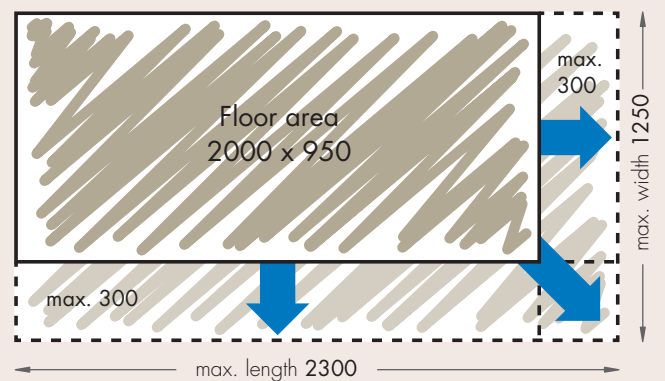

Door stop left
Installations
opposite the door

Individual size adjustment

You want to adapt the shower to precisely fit your room situation? No problem: The floor area can be extended steplessly on one or both sides by up to 300 mm.