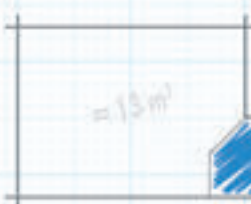

Placement examples