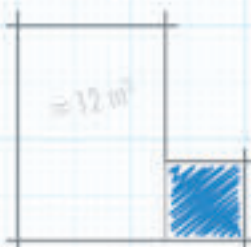

Placement examples