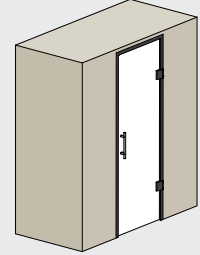

Your professional planner will help with the technical implementation. Let them advise you.

Overview

Cabin models

Material proportions:

-  Hard foam
-  Glass
-  Metal

Features	LUX ELEMENTS®-SPA CAB-F		LUX ELEMENTS®-SPA CAB-Q	
Basic shape	 <p>pentagonal</p>		 <p>square</p>	
No. of persons	 <p>suitable for 1–2 persons</p>		 <p>suitable for 1–2 persons</p>	
Floor area	<p>1400 x 1400 mm extendable to max. 1700 x 1700 mm</p>		<p>1400 x 1400 mm extendable to max. 1700 x 1700 mm</p>	
Glass front	without glass front	with glass front	without glass front	with glass front
Model versions	<p>Position:</p> <ul style="list-style-type: none"> A = Bench seat B = Door C = Installations 		<p>Position:</p> <ul style="list-style-type: none"> A = Bench seat B = Door C = Installations 	
	       	       		