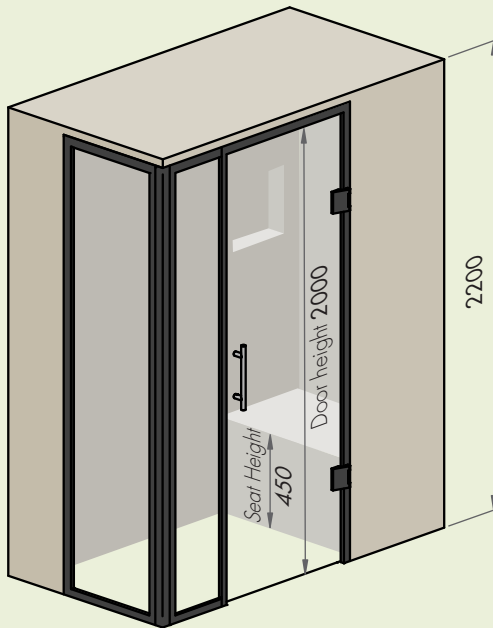

Dimensions

in mm