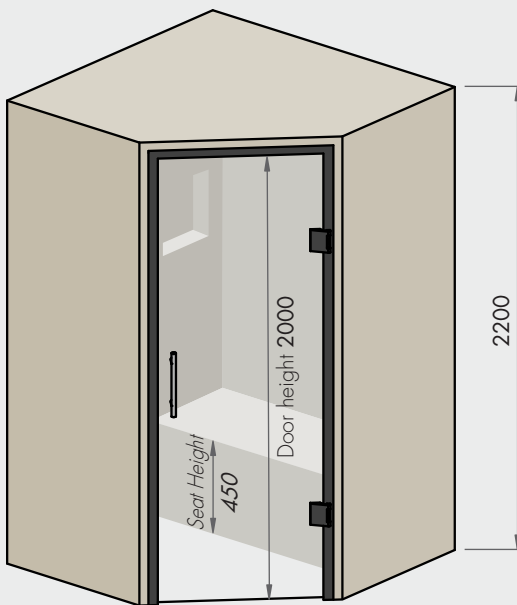

- Nine models in three basic shapes for one to two persons
- Standard dimensions are individually extendable
- Use as a shower or steam shower
- Doors and individual wall elements made of glass, framed in classy metal profiles, dark grey metallic
- Including shower seat, also with heating
- Including practical and decorative niche, also with light strip

Space-saving

Wall type

LUX ELEMENTS®-SPA
CAB-F 1400...

- Pentagonal basic shape with a bench
- Suitable for small rooms
- For one to two persons
- Individual design
through surface finish with tiles or plaster
- Flexible size
due to stepless extension

Dimensions

in mm

Example floor plan

The basic equipment includes bench seat, niche and installation panel for fittings.

Model versions

One basic shape – different versions. The models differ in the opening direction of the door and the arrangement of bench seat and installations.