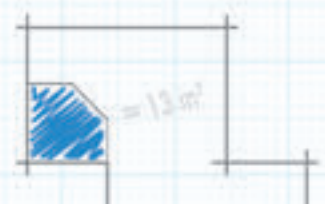

Room: **L**-shape

Placement examples

Room: **T**-shape

Placement examples

Room: **S**-shape

Placement examples

Individuality becomes reality

- Various basic shapes for one to two persons
- Individual placement:
Free-standing, in front of the wall, in a corner of the room or a niche
- Adaptable to the room situation through stepless extension
- Free choice of technical components
- Various usage possibilities:
also usable as a steam bath with a steam generator
- Individual design with tiles and plaster as desired