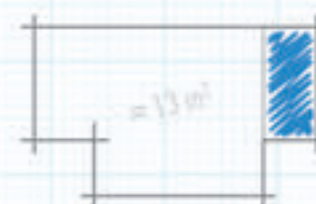

Room: **L**-shape

Placement examples

Room: **T**-shape

Placement examples

Room: **S**-shape

Placement examples

Individuality becomes reality

- Various basic shapes for one to two persons
- Individual placement:
Free-standing, in front of the wall, in a corner of the room or a niche
- Adaptable to the room situation through stepless extension
- Free choice of technical components
- Various usage possibilities:
also usable as a steam bath with a steam generator
- Individual design with tiles and plaster as desired