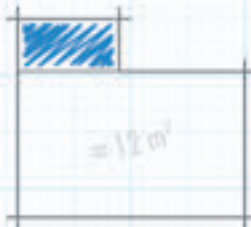

Placement examples