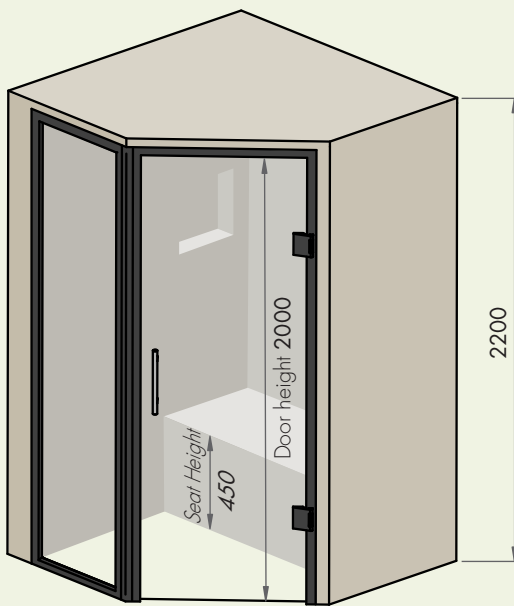

LUX ELEMENTS®-SPA CAB-F GF 1400...

pentagonal

- Pentagonal basic shape with a bench
- Suitable for small rooms
- For one to two persons
- Individual design
through surface finish with tiles or plaster
- Including glass wall element
- Flexible size
due to stepless extension

Dimensions

in mm

Example floor plan

The basic equipment includes bench seat, niche and installation panel for fittings.

Model versions

One basic shape – different versions. The models differ in the opening direction of the door and the arrangement of bench seat and installations.