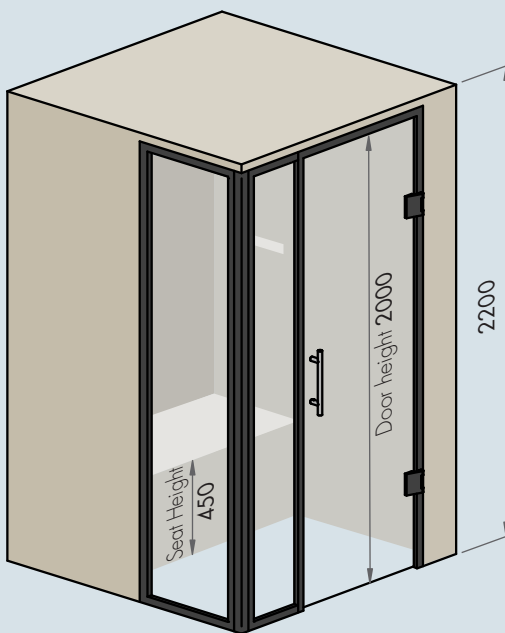

Dimensions

in mm