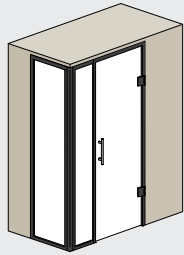

Your professional planner will help with the technical implementation. Let them advise you.

Overview

Cabin models

Material proportions:

-  Hard foam
-  Glass
-  Metal

Features	LUX ELEMENTS®-SPA CAB-F		LUX ELEMENTS®-SPA CAB-Q	
Basic shape	 <p>pentagonal</p>		 <p>square</p>	
No. of persons	 <p>suitable for 1–2 persons</p>		 <p>suitable for 1–2 persons</p>	
Floor area	<p>1400 x 1400 mm extendable to max. 1700 x 1700 mm</p>		<p>1400 x 1400 mm extendable to max. 1700 x 1700 mm</p>	
Glass front	without glass front	with glass front	without glass front	with glass front
Model versions	<p>Position:</p> <ul style="list-style-type: none"> A = Bench seat B = Door C = Installations 		<p>Position:</p> <ul style="list-style-type: none"> A = Bench seat B = Door C = Installations 	
	       	       		