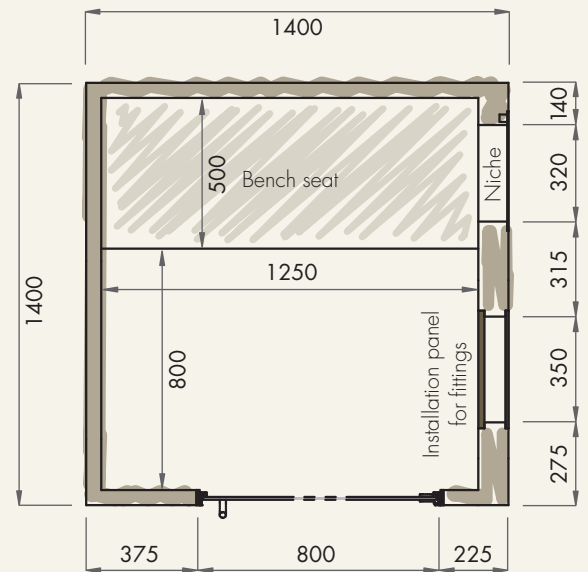

Door stop **right**
Bench seat **right**
Installations **left**

Door stop **left**
Bench seat **left**
Installations **right**

Individual size adjustment

You want to adapt the shower to precisely fit your room situation? No problem: The floor area can be extended steplessly on one or both sides by up to 300 mm.

Universal

Wall type

LUX ELEMENTS®-SPA **CAB-Q 1400...**

- Square basic shape with a bench
- Can be integrated anywhere in the room
- For one to two persons
- Individual design
through surface finish with tiles or plaster
- Flexible size
due to stepless extension

Dimensions

in mm

Example floor plan

The basic equipment includes bench seat, niche and installation panel for fittings.

Model versions

One basic shape – different versions. The models differ in the opening direction of the door and the arrangement of the installations.