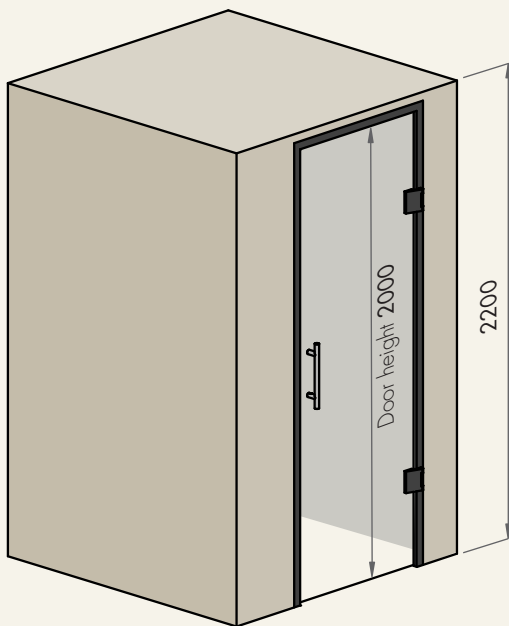

Universal

Wall type

LUX ELEMENTS®-SPA **CAB-Q 1400...**

- Square basic shape with a bench
- Can be integrated anywhere in the room
- For one to two persons
- Individual design
through surface finish with tiles or plaster
- Flexible size
due to stepless extension

Dimensions

in mm

Example floor plan

The basic equipment includes bench seat, niche and installation panel for fittings.

Model versions

One basic shape – different versions. The models differ in the opening direction of the door and the arrangement of the installations.