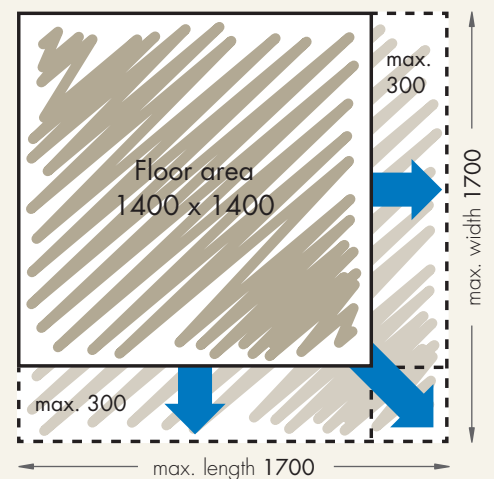

Individual size adjustment

You want to adapt the shower to precisely fit your room situation? No problem: The floor area can be extended steplessly on one or both sides by up to 300 mm.

Universal

Combi type