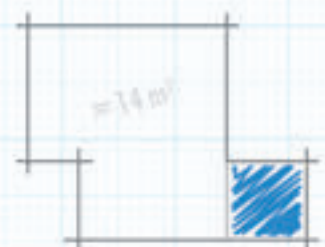

Room: **L**-shape

Placement examples

Room: **T**-shape

Placement examples

Room: **S**-shape

Placement examples

Individuality becomes reality

- Various basic shapes for one to two persons
- Individual placement:
Free-standing, in front of the wall, in a corner of the room or a niche
- Adaptable to the room situation through stepless extension
- Free choice of technical components
- Various usage possibilities:
also usable as a steam bath with a steam generator
- Individual design with tiles and plaster as desired