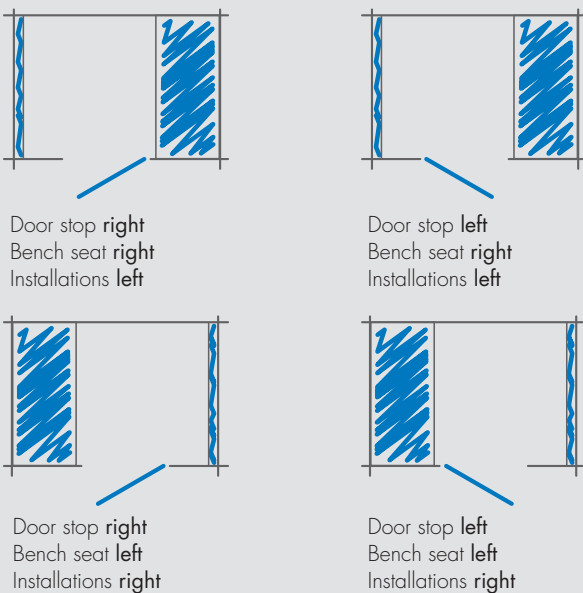

Dimensions

in mm

Example floor plan

The basic equipment includes bench seat, niche and installation panel for fittings.

Model versions

One basic shape – different versions. The models differ in the opening direction of the door and the arrangement of bench seat and installations.