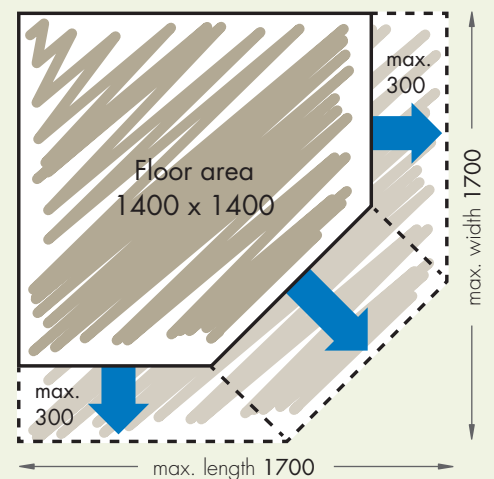

Dimensions

in mm

Example floor plan

The basic equipment includes bench seat, niche and installation panel for fittings.

Model versions

One basic shape – different versions. The models differ in the opening direction of the door and the arrangement of bench seat and installations.

Door stop **right**
Bench seat **right**
Installations **left**

Door stop **left**
Bench seat **left**
Installations **right**

Individual size adjustment

You want to adapt the shower to precisely fit your room situation? No problem: The floor area can be extended steplessly on one or both sides by up to 300 mm.