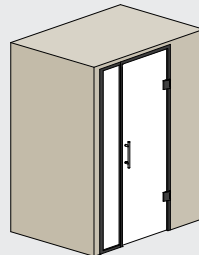

Your professional planner will help with the technical implementation. Let them advise you.

Overview

Cabin models

Material proportions:

-  Hard foam
-  Glass
-  Metal

Features	LUX ELEMENTS®-SPA CAB-F		LUX ELEMENTS®-SPA CAB-Q	
Basic shape	 <p>pentagonal</p>		 <p>square</p>	
No. of persons	 <p>suitable for 1–2 persons</p>		 <p>suitable for 1–2 persons</p>	
Floor area	<p>1400 x 1400 mm extendable to max. 1700 x 1700 mm</p>		<p>1400 x 1400 mm extendable to max. 1700 x 1700 mm</p>	
Glass front	without glass front	with glass front	without glass front	with glass front
Model versions	<p>Position:</p> <ul style="list-style-type: none"> A = Bench seat B = Door C = Installations 		<p>Position:</p> <ul style="list-style-type: none"> A = Bench seat B = Door C = Installations 	
	       	       		