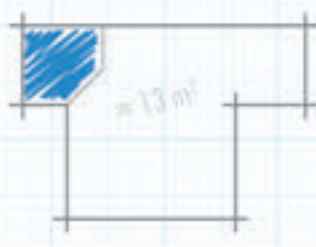

Room: **L**-shape

Placement examples

Room: **T**-shape

Placement examples

Room: **S**-shape

Placement examples

Individuality becomes reality

- Various basic shapes for one to two persons
- Individual placement:
Free-standing, in front of the wall, in a corner of the room or a niche
- Adaptable to the room situation through stepless extension
- Free choice of technical components
- Various usage possibilities:
also usable as a steam bath with a steam generator
- Individual design with tiles and plaster as desired