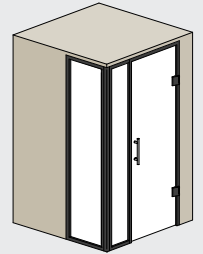

Your professional planner will help with the technical implementation. Let them advise you.

Overview

Cabin models

Material proportions:

-  Hard foam
-  Glass
-  Metal

Features	LUX ELEMENTS®-SPA CAB-F		LUX ELEMENTS®-SPA CAB-Q	
Basic shape	 <p>pentagonal</p>		 <p>square</p>	
No. of persons	 <p>suitable for 1–2 persons</p>		 <p>suitable for 1–2 persons</p>	
Floor area	<p>1400 x 1400 mm extendable to max. 1700 x 1700 mm</p>		<p>1400 x 1400 mm extendable to max. 1700 x 1700 mm</p>	
Glass front	without glass front	with glass front	without glass front	with glass front
Model versions	<p>Position:</p> <ul style="list-style-type: none"> A = Bench seat B = Door C = Installations 		<p>Position:</p> <ul style="list-style-type: none"> A = Bench seat B = Door C = Installations 	
	       	       		