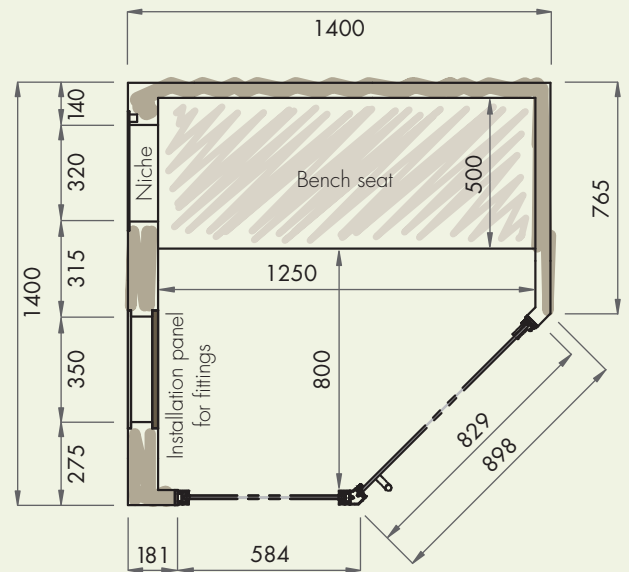

Individual size adjustment

You want to adapt the shower to precisely fit your room situation? No problem: The floor area can be extended steplessly on one or both sides by up to 300 mm.

Space-saving Combi type

LUX ELEMENTS®-SPA CAB-F GF 1400...

pentagonal

- Pentagonal basic shape with a bench
- Suitable for small rooms
- For one to two persons
- Individual design
through surface finish with tiles or plaster
- Including glass wall element
- Flexible size
due to stepless extension

Dimensions

in mm

Example floor plan

The basic equipment includes bench seat, niche and installation panel for fittings.

Model versions

One basic shape – different versions. The models differ in the opening direction of the door and the arrangement of bench seat and installations.

Door stop **right**
Bench seat **right**
Installations **left**

Door stop **left**
Bench seat **left**
Installations **right**

Individual size adjustment

You want to adapt the shower to precisely fit your room situation? No problem: The floor area can be extended steplessly on one or both sides by up to 300 mm.