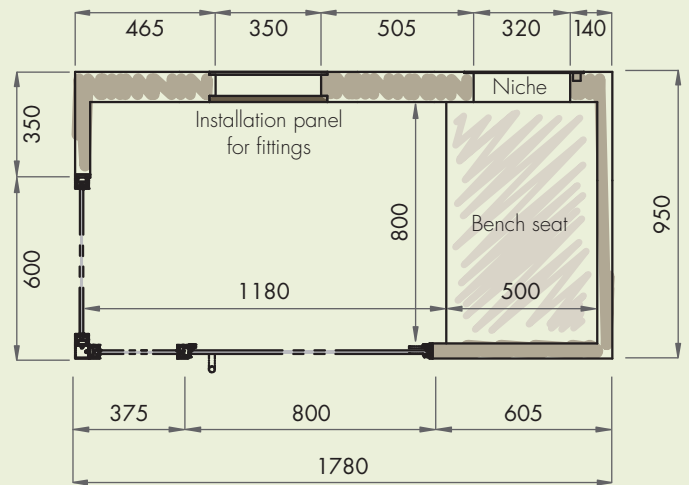

rectangular

- Rectangular basic shape with a bench
- Space-saving, particularly narrow
- For one person
- Individual design
through surface finish with tiles or plaster
- Including glass wall corner element
- Flexible size
due to stepless extension

Dimensions

in mm

Example floor plan

The basic equipment includes bench seat, niche and installation panel for fittings.

Model versions

One basic shape – different versions. The models differ in the opening direction of the door and the arrangement of the bench seat.