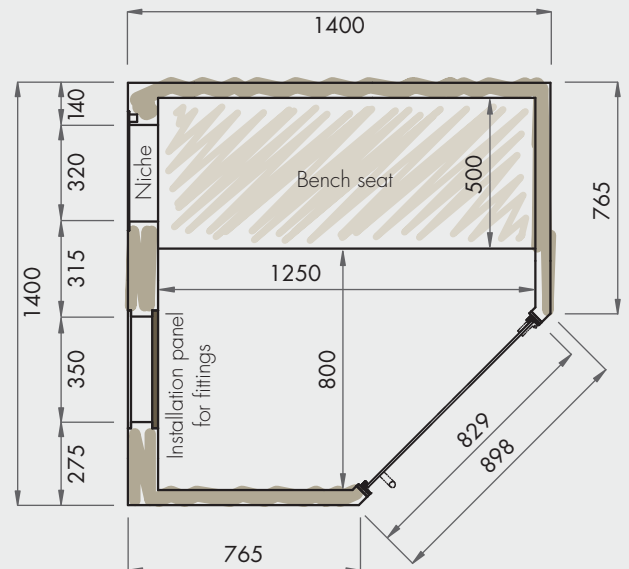

Space-saving

Wall type

LUX ELEMENTS®-SPA
CAB-F 1400...

- Pentagonal basic shape with a bench
- Suitable for small rooms
- For one to two persons
- Individual design
through surface finish with tiles or plaster
- Flexible size
due to stepless extension

Dimensions

in mm

Example floor plan

The basic equipment includes bench seat, niche and installation panel for fittings.

Model versions

One basic shape – different versions. The models differ in the opening direction of the door and the arrangement of bench seat and installations.