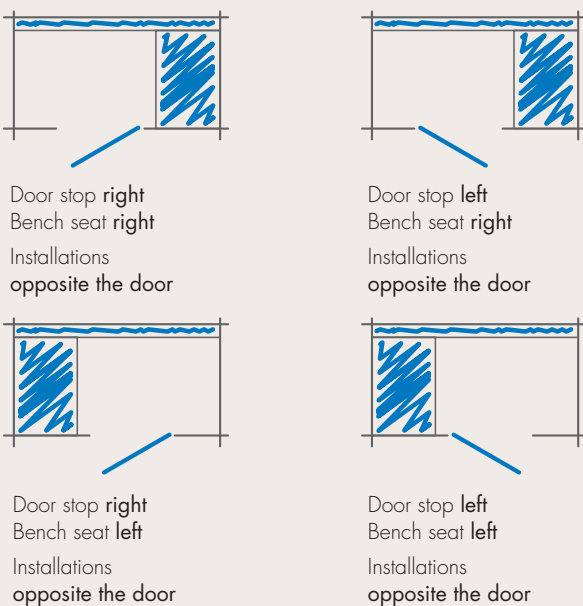

Dimensions

in mm

Example floor plan

The basic equipment includes bench seat, niche and installation panel for fittings.

Model versions

One basic shape – different versions. The models differ in the opening direction of the door and the arrangement of the bench seat.