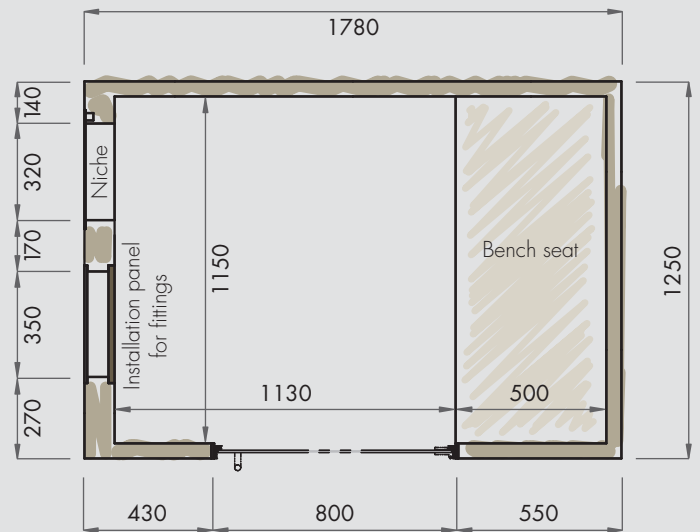

Example floor plan

The basic equipment includes bench seat, niche and installation panel for fittings.