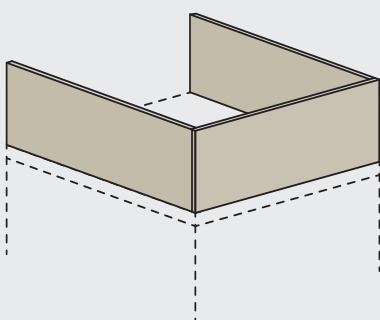

Basic shapes:

Variety

for every situation

People's wishes differ just as much as rooms. In order to satisfy all requirements, LUX ELEMENTS®-SPA CAB encompasses nine different standard cabin models. They differ in the shape, size, maximum number of persons and the proportion of glass elements. So you can find precisely the spa shower that suits you!

Cabin models

CAB-F

pentagonal

without glass front **with glass front**

CAB-R

rectangular

without glass front **with glass front**

CAB-Q

square

without glass front **with glass front**

Material proportions:

	Hard foam		Glass		Metal
---	------------------	---	--------------	---	--------------

For an attractive look, a seamless transition between cabin and room ceiling can be achieved with a **panel made of hard foam** support elements. So not only cables and pipes disappear from view – cleaning is also easier.