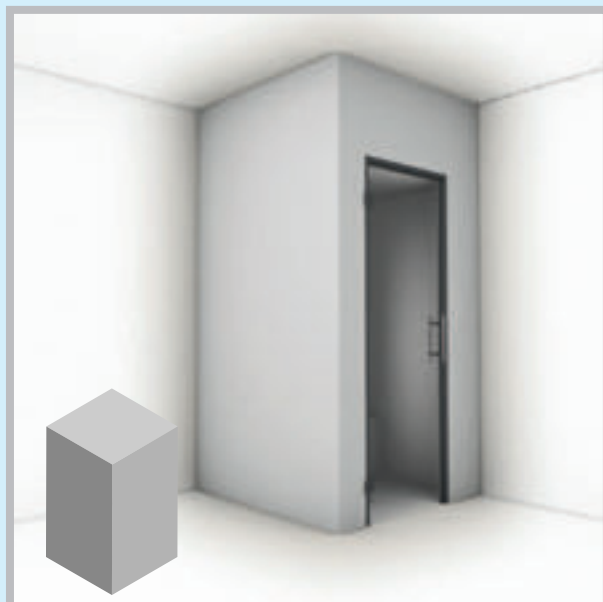

The cabins are available in the basic shapes "pentagonal", "square" and "rectangular".

Not only the size of the room is decisive for the selection. The total concept of the room and the arrangement of adjacent elements influence the shape of the spa shower.

Basic shapes: