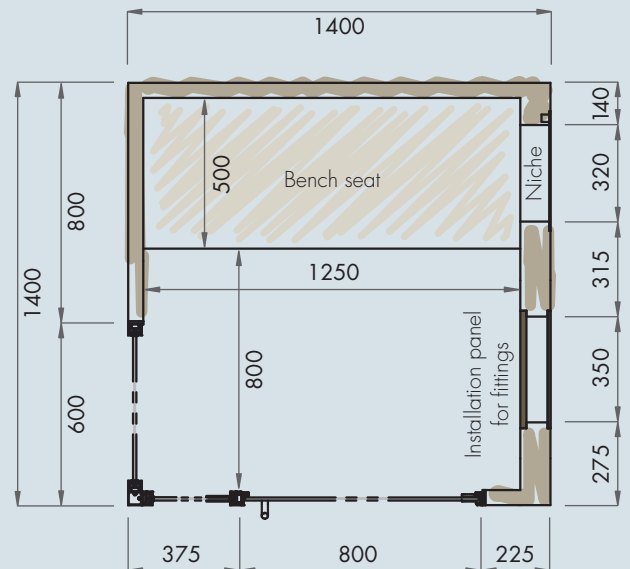

LUX ELEMENTS®-SPA
CAB-Q GF 1400...

- Square basic shape with a bench
- Can be integrated anywhere in the room
- For one to two persons
- Individual design
through surface finish with tiles or plaster
- Including glass wall corner element
- Flexible size
due to stepless extension

Dimensions

in mm

Example floor plan

The basic equipment includes bench seat, niche and installation panel for fittings.

Model versions

One basic shape – different versions. The models differ in the opening direction of the door and the arrangement of the installations.