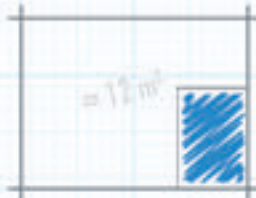

Room: **Square** shape

Placement examples

Room: **Rectangular** shape

Placement examples

Room: **Narrow** shape

Placement examples

You will find the solution with LUX ELEMENTS®-SPA CAB!

Precise adaptation is achieved via a stepless extension of up to 300 mm on one or both sides.