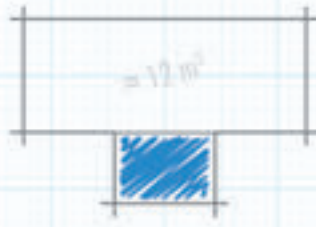

Room: **L**-shape

Placement examples

Room: **T**-shape

Placement examples

Room: **S**-shape

Placement examples

Individuality becomes reality

- Various basic shapes for one to two persons
- Individual placement:
Free-standing, in front of the wall, in a corner of the room or a niche
- Adaptable to the room situation through stepless extension
- Free choice of technical components
- Various usage possibilities:
also usable as a steam bath with a steam generator
- Individual design with tiles and plaster as desired