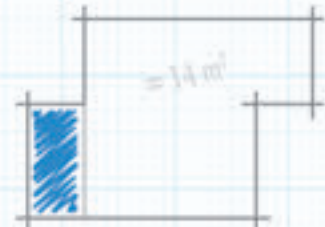

Room: **L**-shape

Placement examples

Room: **T**-shape

Placement examples

Room: **S**-shape

Placement examples

Individuality becomes reality

- Various basic shapes for one to two persons
- Individual placement:
Free-standing, in front of the wall, in a corner of the room or a niche
- Adaptable to the room situation through stepless extension
- Free choice of technical components
- Various usage possibilities:
also usable as a steam bath with a steam generator
- Individual design with tiles and plaster as desired